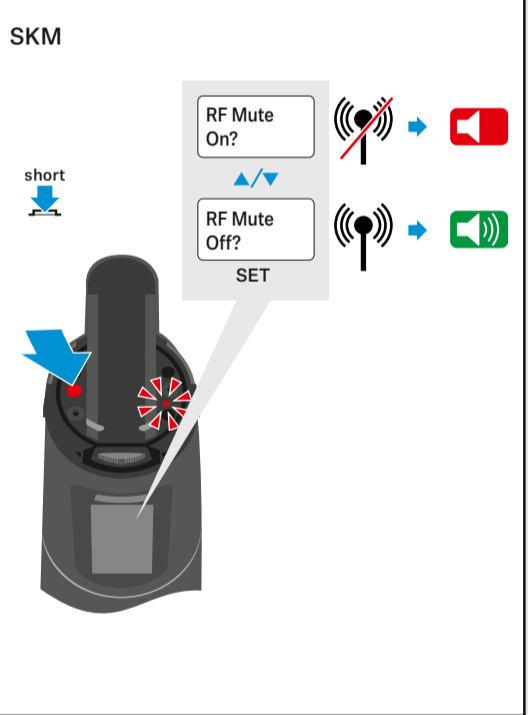

SK/SKM/SKP 500

Main menu "Menu"	Extended menu "Advanced Menu"
Sensitivity	Tune
Frequency Preset	Mute Mode (SK/SKP)
Name	RF Power
Auto Lock	Cable Emulation (SK)
Advanced	Phantom Power 48 V (SKP)
Exit	Pilot Tone
	LCD Contrast
	Reset
	Software Revision
	Exit

Display

EK

SK/SKP/SKM

Mute

Camera adapter CA 2

Mute

Phones

Setup Audio Level