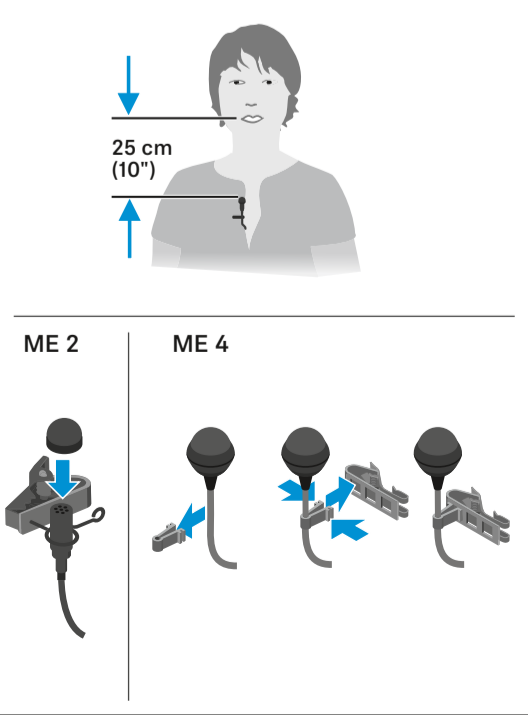

Mic position