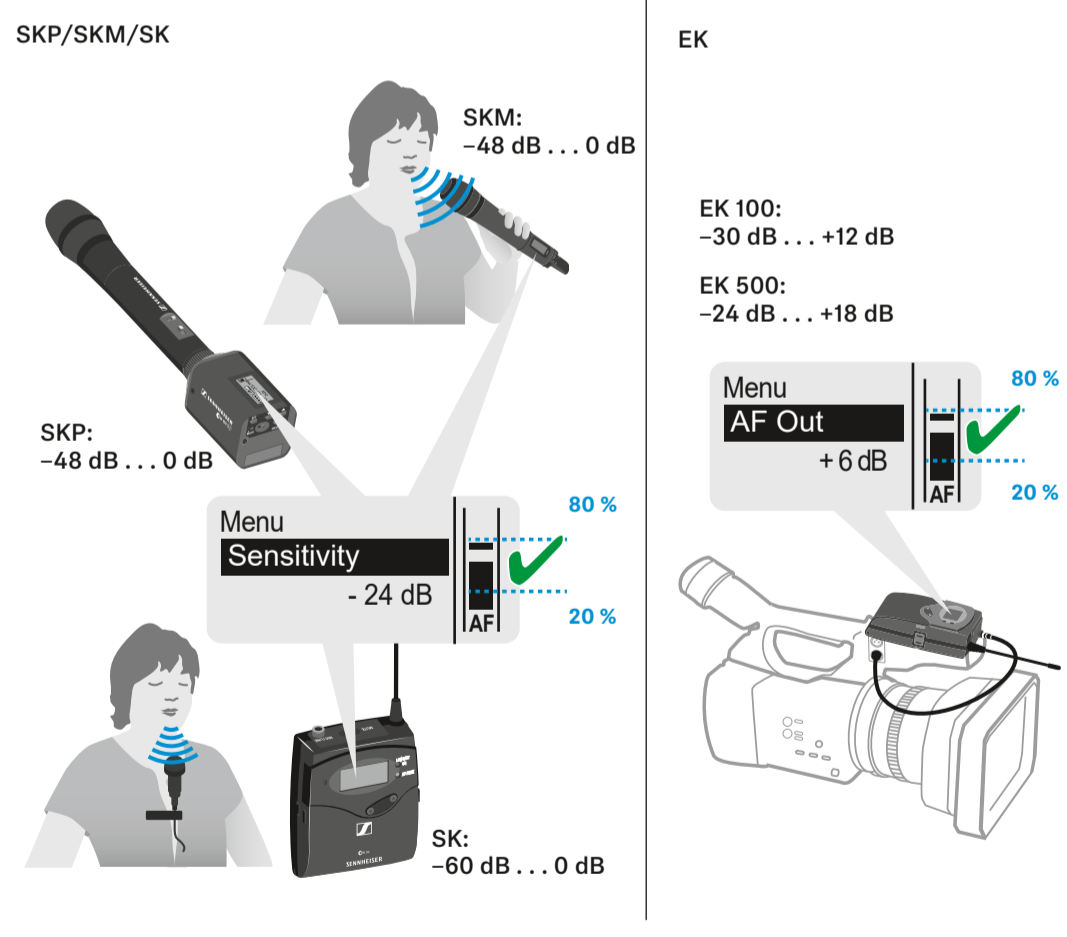

Display

EK

SK/SKP/SKM

Mute

Camera adapter CA 2

Mute

Phones

Setup Audio Level