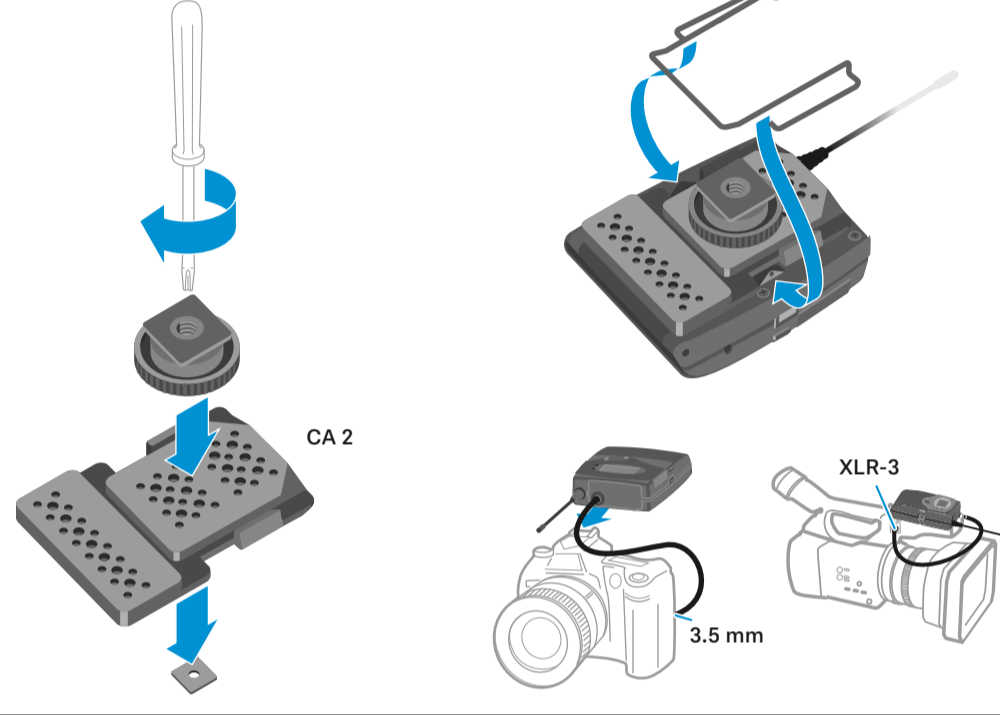

Display

EK

SK/SKP/SKM

Mute

Camera adapter CA 2

Mute

Phones

Setup Audio Level