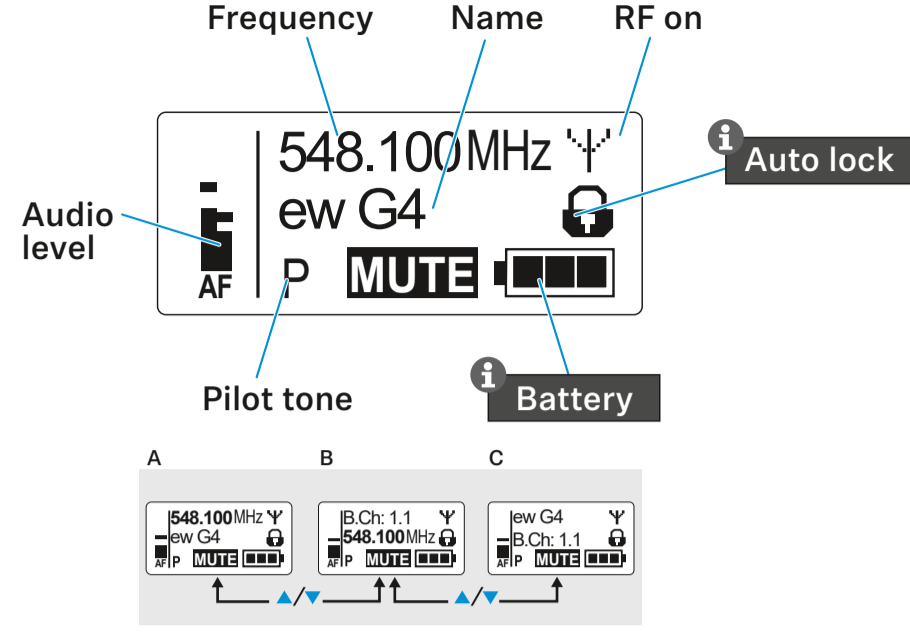

EK 500

Main menu "Menu"	"Easy Setup"	Extended menu "Advanced Menu"
Sync	Reset List	Tune
Phones Volume	Current List	Sync Settings
Squelch	Scan New List	Pilot Tone
Easy Setup	Exit	LCD Contrast
Frequency Preset		Reset
Name		Software Revision
AF Out		Exit
Auto Lock		
Advanced		
Exit		

SK/SKM/SKP 500

Main menu "Menu"	Extended menu "Advanced Menu"
Sensitivity	Tune
Frequency Preset	Mute Mode (SK/SKP)
Name	RF Power
Auto Lock	Cable Emulation (SK)
Advanced	Phantom Power 48 V (SKP)
Exit	Pilot Tone
	LCD Contrast
	Reset
	Software Revision
	Exit

Display

EK

SK/SKP/SKM

Mute

Camera adapter CA 2

Mute

Phones

Setup Audio Level