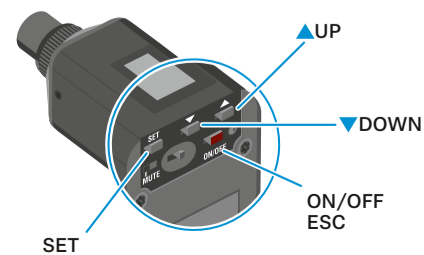

Menu

EK 100

Main menu "Menu"	"Easy Setup"	Extended menu "Advanced Menu"
Sync	Reset List	Tune
Squelch	Current List	Pilot Tone
Easy Setup	Scan New List	LCD Contrast
Frequency Preset	Exit	Reset
Name		Software Revision
AF Out		Exit
Auto Lock		
Advanced		
Exit		

SK/SKM/SKP 100

Main menu "Menu"	Extended menu "Advanced Menu"
Sensitivity	Tune
Frequency Preset	Mute Mode (SK/SKP)
Name	RF Power
Auto Lock	Cable Emulation (SK)
Advanced	Pilot Tone
Exit	LCD Contrast
	Reset
	Software Revision
	Exit

EK 500

Main menu "Menu"	"Easy Setup"	Extended menu "Advanced Menu"
Sync	Reset List	Tune
Phones Volume	Current List	Sync Settings
Squelch	Scan New List	Pilot Tone
Easy Setup	Exit	LCD Contrast
Frequency Preset		Reset
Name		Software Revision
AF Out		Exit
Auto Lock		
Advanced		
Exit		

SK/SKM/SKP 500

Main menu "Menu"	Extended menu "Advanced Menu"
Sensitivity	Tune
Frequency Preset	Mute Mode (SK/SKP)
Name	RF Power
Auto Lock	Cable Emulation (SK)
Advanced	Phantom Power 48 V (SKP)
Exit	Pilot Tone
	LCD Contrast
	Reset
	Software Revision
	Exit