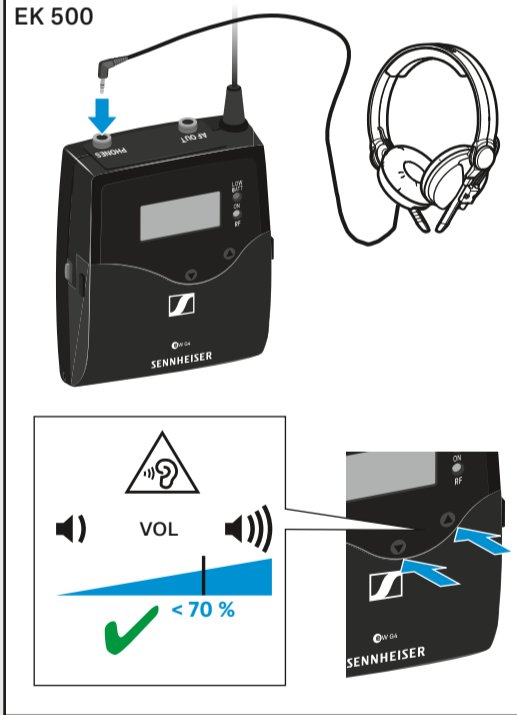

SK/SKM/SKP 500

Main menu "Menu"	Extended menu "Advanced Menu"
Sensitivity	Tune
Frequency Preset	Mute Mode (SK/SKP)
Name	RF Power
Auto Lock	Cable Emulation (SK)
Advanced	Phantom Power 48 V (SKP)
Exit	Pilot Tone
	LCD Contrast
	Reset
	Software Revision
	Exit

Display

EK

SK/SKP/SKM

Mute

Camera adapter CA 2

Mute

Phones

Setup Audio Level