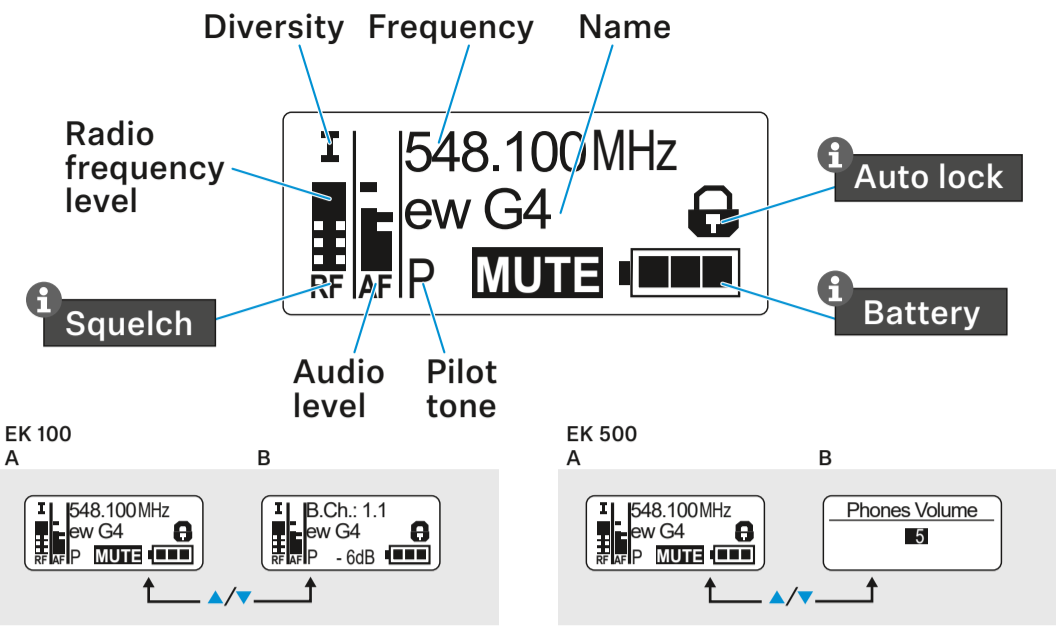

Display

EK

SK/SKP/SKM

Mute

Camera adapter CA 2

Mute

Phones

Setup Audio Level

Mic position

ME 3-II