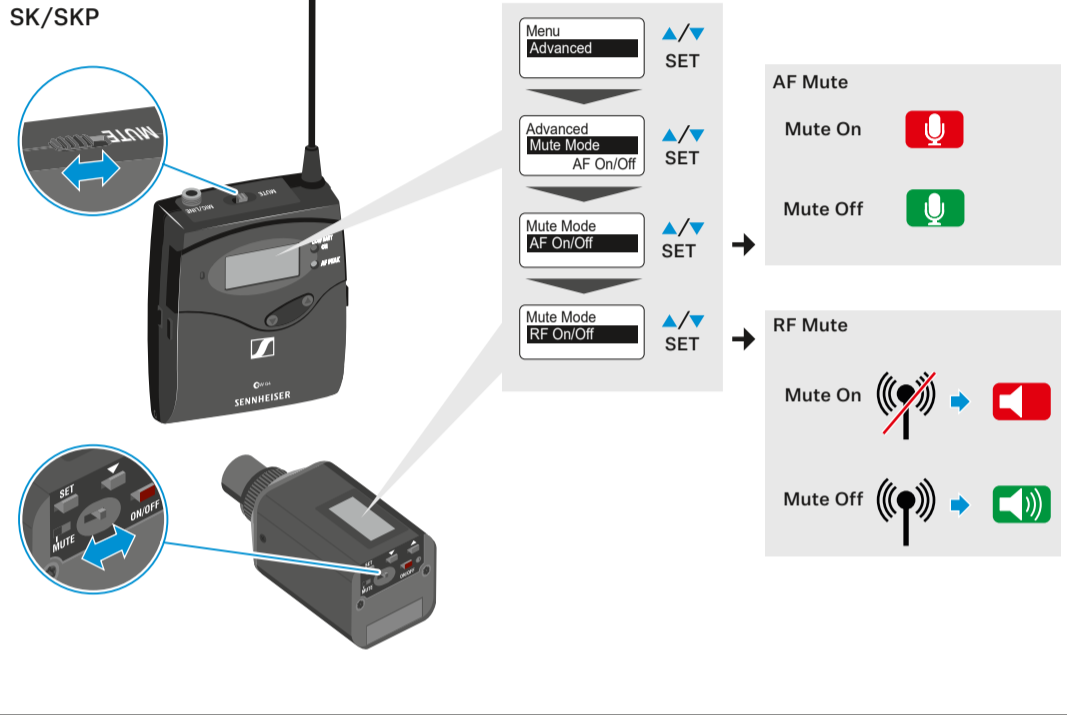

SK/SKM/SKP 500

Main menu "Menu"	Extended menu "Advanced Menu"
Sensitivity	Tune
Frequency Preset	Mute Mode (SK/SKP)
Name	RF Power
Auto Lock	Cable Emulation (SK)
Advanced	Phantom Power 48 V (SKP)
Exit	Pilot Tone
	LCD Contrast
	Reset
	Software Revision
	Exit

Display

EK

SK/SKP/SKM

Mute

Camera adapter CA 2

Mute

Phones

Setup Audio Level