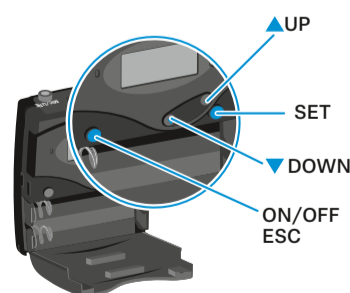

Menu

EK 100

Main menu "Menu"	"Easy Setup"	Extended menu "Advanced Menu"
Sync	Reset List	Tune
Squelch	Current List	Pilot Tone
Easy Setup	Scan New List	LCD Contrast
Frequency Preset	Exit	Reset
Name		Software Revision
AF Out		Exit
Auto Lock		
Advanced		
Exit		

SK/SKM/SKP 100

Main menu "Menu"	Extended menu "Advanced Menu"
Sensitivity	Tune
Frequency Preset	Mute Mode (SK/SKP)
Name	RF Power
Auto Lock	Cable Emulation (SK)
Advanced	Pilot Tone
Exit	LCD Contrast
	Reset
	Software Revision
	Exit

EK 500

Main menu "Menu"	"Easy Setup"	Extended menu "Advanced Menu"
Sync	Reset List	Tune
Phones Volume	Current List	Sync Settings
Squelch	Scan New List	Pilot Tone
Easy Setup	Exit	LCD Contrast
Frequency Preset		Reset
Name		Software Revision
AF Out		Exit
Auto Lock		
Advanced		
Exit		

SK/SKM/SKP 500

Main menu "Menu"	Extended menu "Advanced Menu"
Sensitivity	Tune
Frequency Preset	Mute Mode (SK/SKP)
Name	RF Power
Auto Lock	Cable Emulation (SK)
Advanced	Phantom Power 48 V (SKP)
Exit	Pilot Tone
	LCD Contrast
	Reset
	Software Revision
	Exit